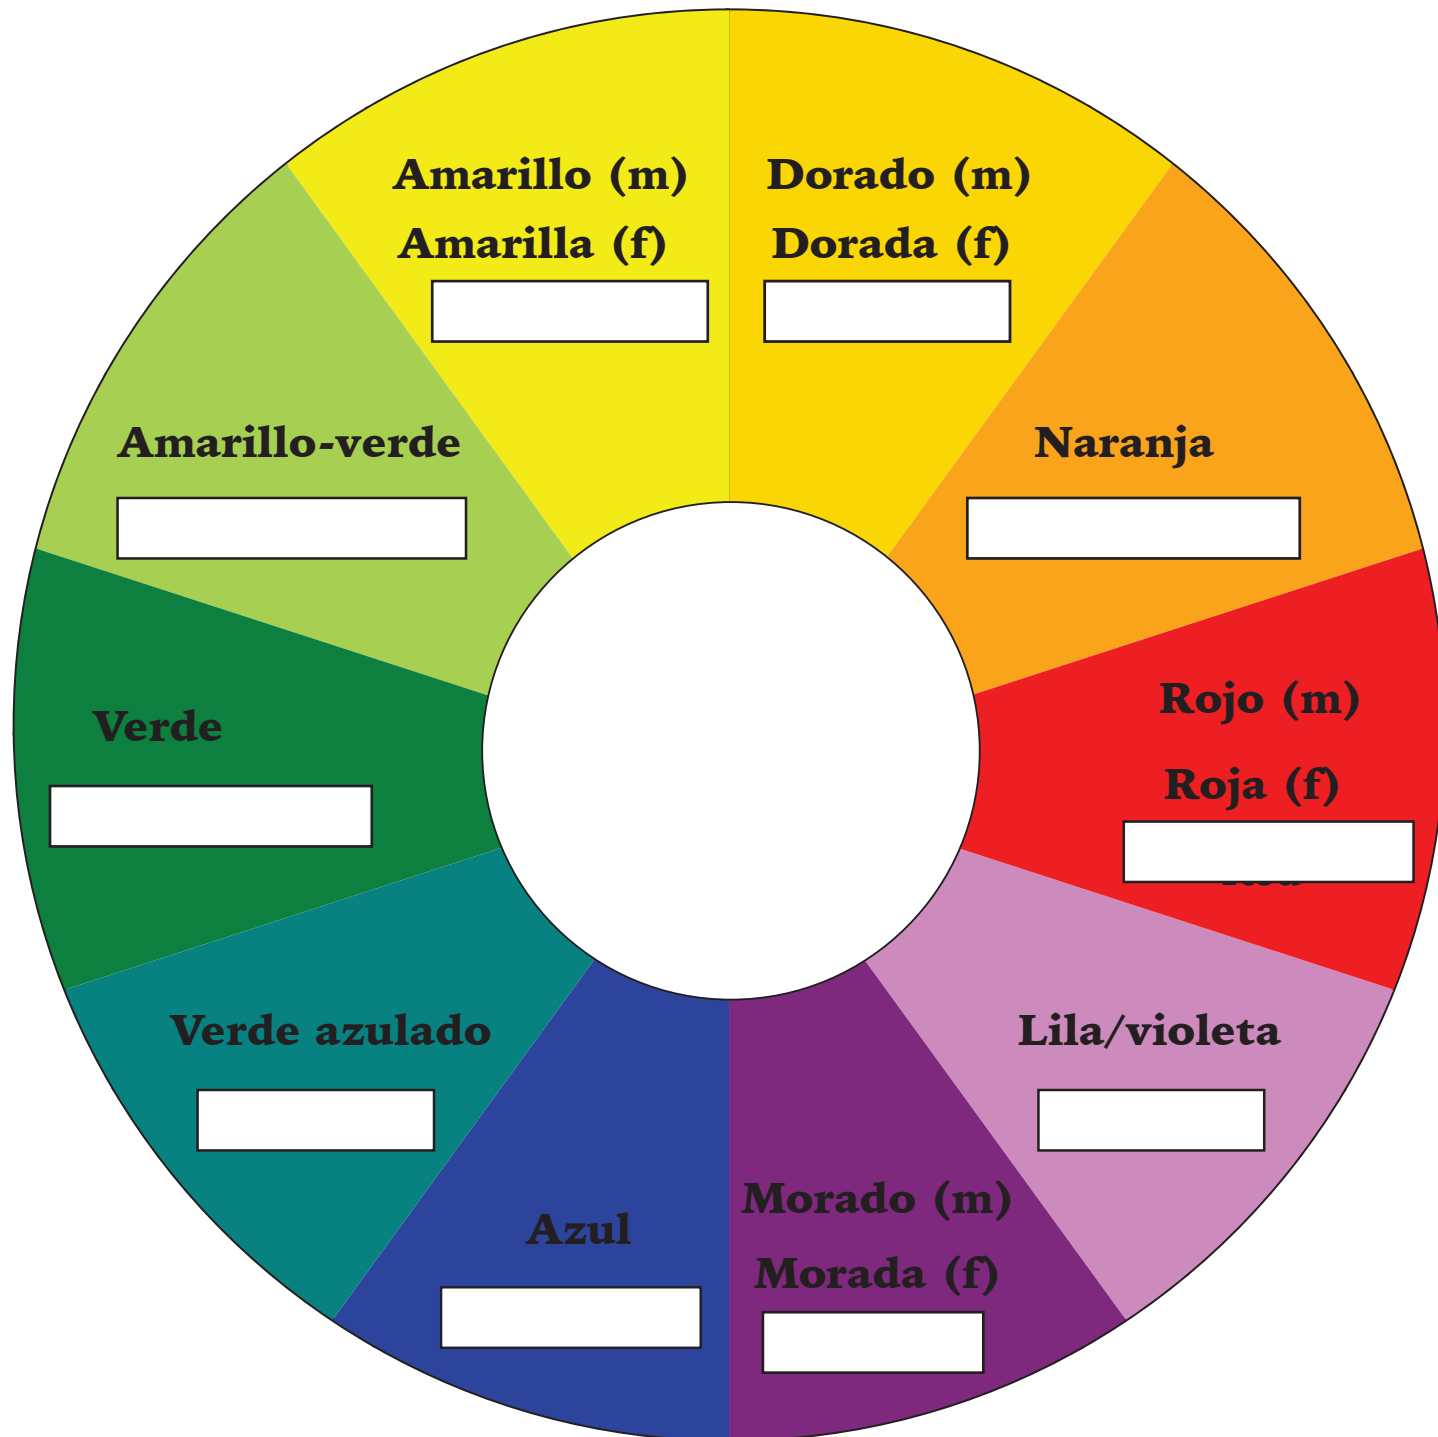

Colors in English Worksheet

Blanco (m)
Blanca (f)

Gris

Negro (m)
Negra (f)